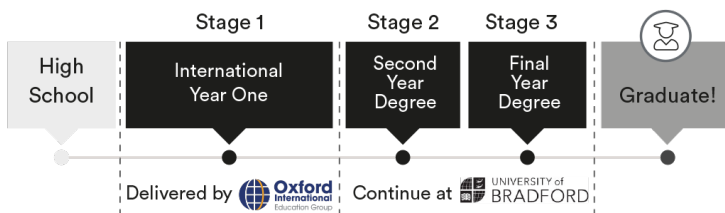

Law

International Year One

University of Bradford International College (UBIC) is an embedded college offering various routes to a degree course at the University of Bradford – depending on your level of study, English language ability and subject area.

➤ Your Journey

The International Year One (IY1) is the equivalent to your first year of study at undergraduate level.

After successfully completing the International Year One pathway at you will continue to the second year of your chosen degree at the University of Bradford.

➤ International Year One (IY1)

➤ Course Overview and Modules

IY1 Law enables international students to complete their first year of LLB Law studies at UBIC before progressing to the second year at the School of Law, Faculty of Management, Law, and Social Sciences